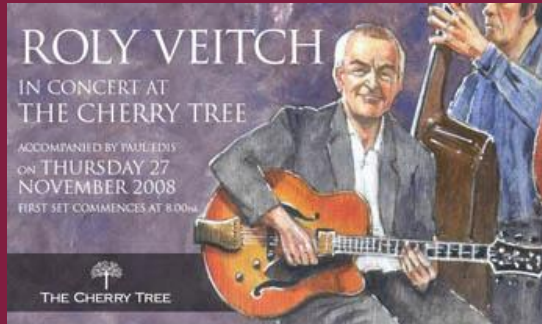

Events

THE CHERRY TREE

Roly Veitch

Thursday 27 November 2008 - 8.00pm

We are pleased to welcome Roly Veitch, one of the outstanding jazz singers and guitarists in the North of England, to The Cherry Tree. Roly plays in Mainstream jazz styles, and mainly standards from the 'Great American Songbook'.

Roly will be accompanied by the very talented pianist Paul Edis – no stranger to The Cherry Tree.

Our first concert in October was a sell-out and was a great success. This concert promises to be another unforgettable evening.